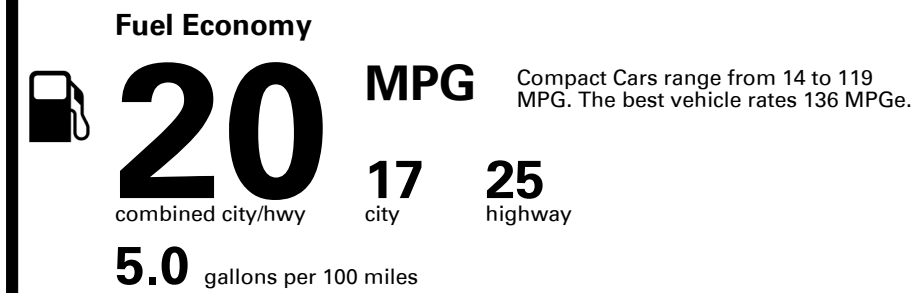

TOTAL PRICE: \$47,010.00

EMISSIONS:
This vehicle is certified to meet emission requirements in all 50 states

EPA DOT Fuel Economy and Environment

Gasoline Vehicle

You spend \$4,250
more in fuel costs over 5 years compared to the average new vehicle.