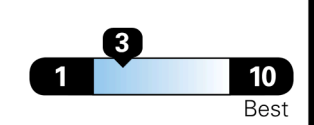

This vehicle emits 381 grams CO₂ per mile. The best emits 0 grams per mile (tailpipe only). Producing and distributing fuel also create emissions; learn more at fueleconomy.gov.

Actual results will vary for many reasons, including driving conditions and how you drive and maintain your vehicle. The average new vehicle gets 27 MPG and costs $7,000 to fuel over 5 years. Cost estimates are based on 15,000 miles per year at $ 2.55 per gallon. MPGe is miles per gasoline gallon equivalent. Vehicle emissions are a significant cause of climate change and smog.

fueleconomy.gov

Calculate personalized estimates and compare vehicles