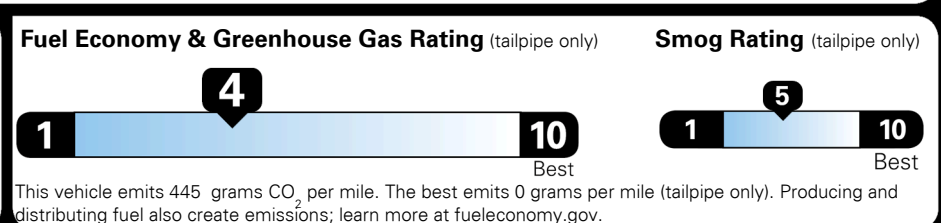

ADDED FEATURES:

1. **Sport Package: $5,700.00**
2. 19" Sport Alloy Wheels w/ P245/40R19(FR), P275/35R19(Rr)
   - Sport Front & Rear Bumpers & Rocker Molding
   - Dark Chrome Grille Surround & Insert & Window Trim
   - Sport Steering Wheel & Sport Pedals
   - Power Tilt-and-Slide Panoramic Sunroof
   - Surround View Monitor / Parking Distance Warning
   - Lexicon® 14-Speaker Premium Audio
   - 7" Color Multi-Information Display
   - Wireless Charging Pad (front)
   - Ventilated Front Seats
   - Heated Rear Seats (Standard on AWD)
   - Power Rear Sunshade
   - Manual Rear Side Window Sunshades

Accessories

- *Cargo Tray $150.00
- *First Aid Kit $45.00

SOLD TO: PA712   **SHIPPED TO: PA712**
GENESIS OF POTTSTOWN
84 AUTO PARK BLVD
LIMERICK PA 19468

VIN: KMTFN4JE7KU325660	ENGINE: G6DNKA177185	EXTERIOR COLOR: VICTORIA BLACK	INTERIOR/SEAT COLOR: BLACK/BLACK
MODEL: S0402A65	PORT OF ENTRY: PH	TRANSPORT: TRUCK	ACCESSORY WEIGHT: 14 lbs./ 6 kgs.

EMISSIONS:
This vehicle is certified to meet emission requirements in all 50 states

Inland Freight & Handling : $995.00

TOTAL PRICE: $51,440.00

171 A 130QMORNI

EPA DOT Fuel Economy and Environment

Gasoline Vehicle

Fuel Economy

20 MPG
combined city/hwy

18 city   24 highway

5.0 gallons per 100 miles

Large Cars range from 14 to 103 MPG. The best vehicle rates 136 MPGe.

You spend $2,500
more in fuel costs over 5 years compared to the average new vehicle.

Annual fuel cost $1,900

Actual results will vary for many reasons, including driving conditions and how you drive and maintain your vehicle. The average new vehicle gets 27 MPG and costs $7,000 to fuel over 5 years. Cost estimates are based on 15,000 miles per year at $ 2.55 per gallon. MPGe is miles per gasoline gallon equivalent. Vehicle emissions are a significant cause of climate change and smog.

fueleconomy.gov
Calculate personalized estimates and compare vehicles

GOVERNMENT 5-STAR SAFETY RATINGS

Overall Vehicle Score ★ ★ ★ ★ ★

Based on the combined rating of frontal, side and rollover. Should ONLY be compared to other vehicles of similar size and weight.

Frontal Crash	Driver Passenger	★ ★ ★ ★ ★
Based on the risk of injury in a frontal impact. Should ONLY be compared to other vehicles of similar size and weight.		
Side Crash	Front seat Rear seat	★ ★ ★ ★ ★
Based on the risk of injury in a side impact.		
Rollover		★ ★ ★ ★ ★
Based on the risk of rollover in a single-vehicle crash.		

Manufacturer's suggested retail price includes manufacturer's recommended pre-delivery service. Gasoline license and title fees state and local taxes and dealer installed options and accessories are not included in the manufacturer's suggested retail price. This label has been affixed to this vehicle by Hyundai Motor America, pursuant to the requirements of 15 U.S.C. 1231 et seq. which prohibits its removal or alteration prior to delivery to the ultimate purchaser.

Scan this QR code for general model information and options

Star ratings range from 1 to 5 stars (★★★★★) with 5 being the highest.
Source: National Highway Traffic Safety Administration (NHTSA).
www.safercar.gov or 1-888-327-4236

PARTS CONTENT INFORMATION

FOR VEHICLES IN THIS CARLINE: U.S./CANADIAN PARTS CONTENT: 2 %

MAJOR SOURCES OF FOREIGN PARTS CONTENT: KOREA: 89 %

FOR THIS VEHICLE: FINAL ASSEMBLY POINT: ULSAN, KOREA

COUNTRY OF ORIGIN:

ENGINE: KOREA   TRANSMISSION: KOREA

Note: Parts content does not include final assembly, distribution, or other non-parts costs.